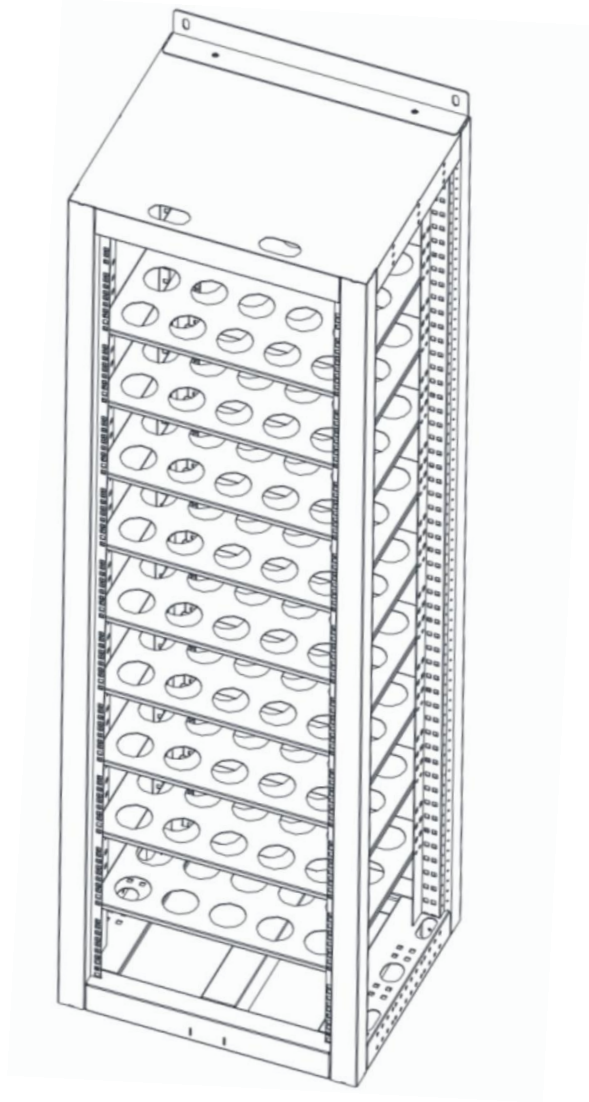

**RK2000 Rack**

Model	Dimension(mm)			Suitable for	Containable
	High	Wide	Depth		
<b>RK2000 Rack</b>	2060	900	505	UP5000	10 pcs UP5000